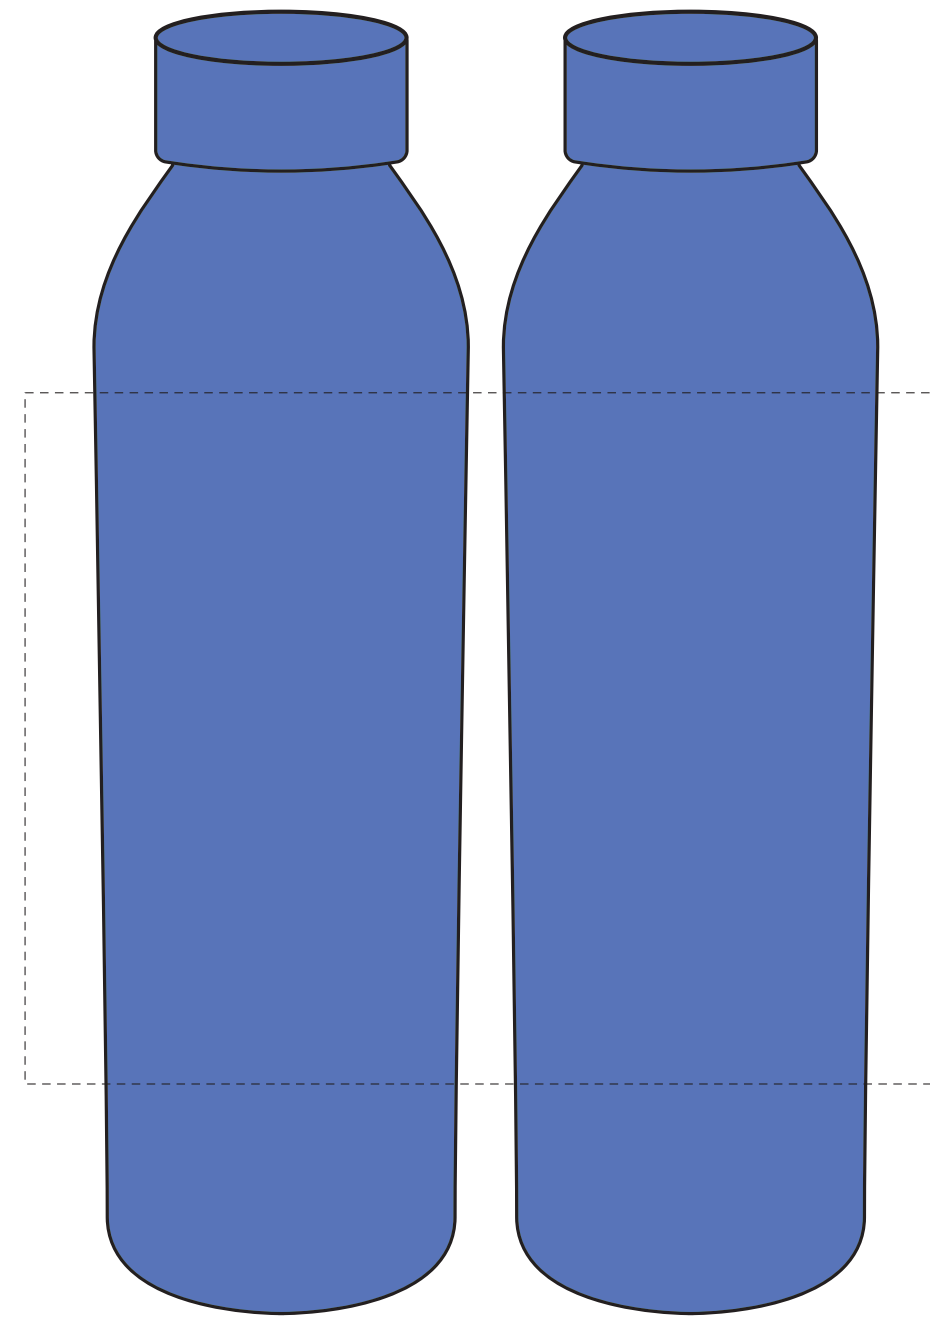

STANDARD SILK-SCREEN

F.P.O.

**COMPOSITE
NOT ACTUAL SIZE**

Dashed Line For Imprint Area Only. Will Not Print.

	Artist/Date:	Item #: 50041	Proofing:
	Order #:	Imprint Size: 2 1/2" W x 4 1/2" H	
	Ship Date:	Imprint Type: Silk-Screen	
	Imprint Color:		
	Item Color:		

WRAPAROUND

F.P.O.

**COMPOSITE
NOT ACTUAL SIZE**

Dashed Line For Imprint Area Only. Will Not Print.

	Artist/Date:	Item #: 50041	Proofing:
	Order #:	Wraparound	
	Ship Date:	Imprint Size: 6" W x 4 1/2" H	
	Imprint Color:	Imprint Type: Silk-Screen	
	Item Color:		

**Wrap Disclaimer: No redo's or reruns for artwork alignment issues.
We highly suggest ordering 2-sided imprint when 2 logos or opposite sides are desired
We cannot guarantee a wrap will print on opposite sides.**