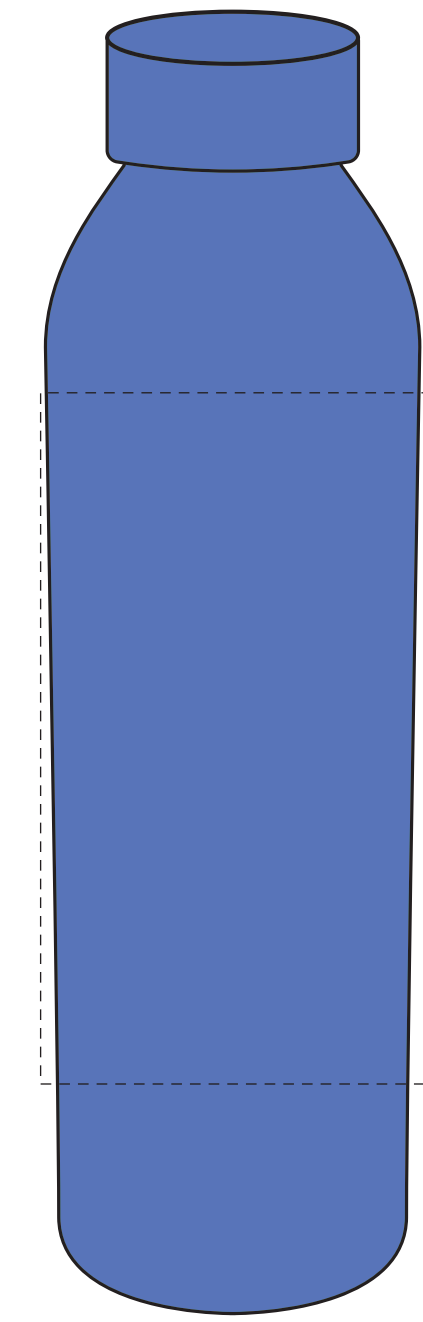

STANDARD SILK-SCREEN

F.P.O.

**COMPOSITE
NOT ACTUAL SIZE**

Dashed Line For Imprint Area Only. Will Not Print.

	Artist/Date:	Item #: 50041	Proofing:
	Order #:	Imprint Size: 2 1/2" W x 4 1/2" H	
	Ship Date:	Imprint Type: Silk-Screen	
	Imprint Color:		
	Item Color:		

WRAPAROUND

F.P.O.

**COMPOSITE
NOT ACTUAL SIZE**

Dashed Line For Imprint Area Only. Will Not Print.

	Artist/Date:	Item #: 50041	Proofing:
	Order #:	Wraparound	
	Ship Date:	Imprint Size: 6" W x 4 1/2" H	
	Imprint Color:	Imprint Type: Silk-Screen	
	Item Color:		

**Wrap Disclaimer: No redo's or reruns for artwork alignment issues.
We highly suggest ordering 2-sided imprint when 2 logos or opposite sides are desired
We cannot guarantee a wrap will print on opposite sides.**